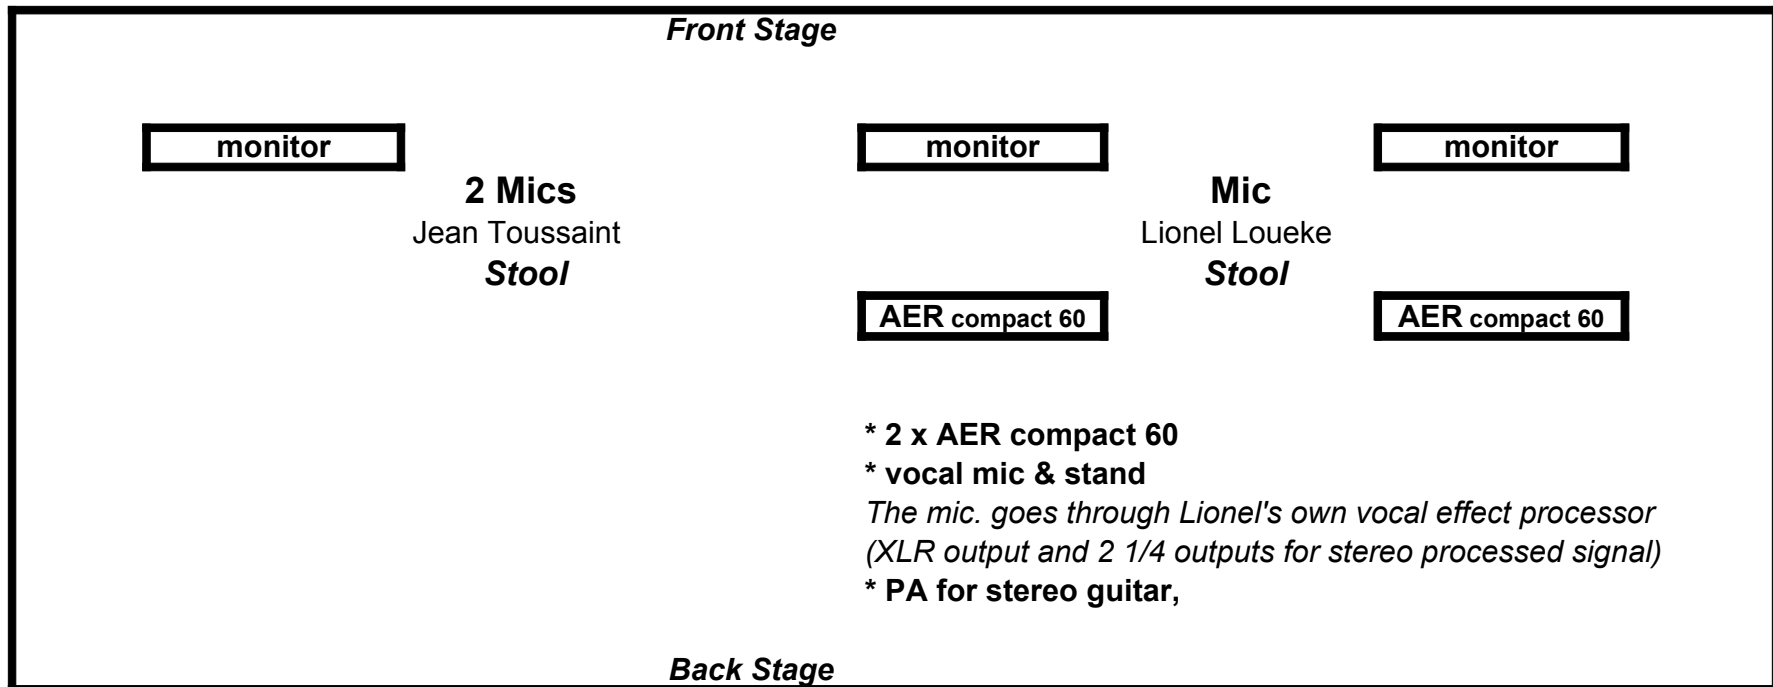

LIONEL LOUEKE-JEAN TOUSSAINT DUO STAGE PLOT

Questions: Xavier Felgeyrolles / Blue Geodesics / +33 (0) 603213532 / mail: bluegeo@bluegeo.com